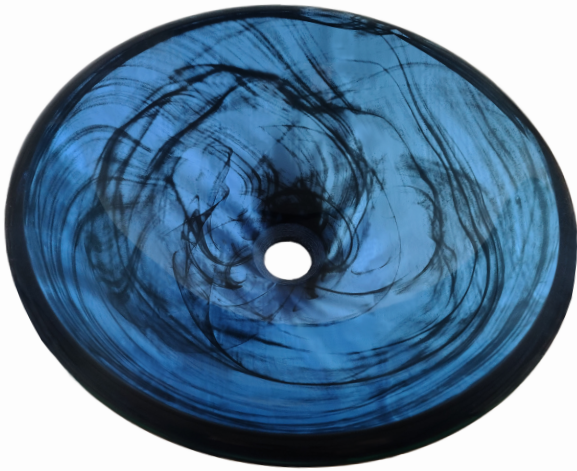

SG 48 ROUND BLUE GLASS VESSEL VANITY SINK

INSTALLATION METHOD
VESSEL

AVAILABLE DEPTH
5 3/4"

AVAILABLE COLORS
BLUE/MATT

DIMENSIONS AND OTHER SPEC

- DIAMETER: 16 1/2"
- HEIGHT: 5 3/4"
- STANDARD 1 3/4" DRAIN OPENING
- TEMPERED GLASS
- GLASS THICKNESS 17mm
- WITHOUT OVERFLOW