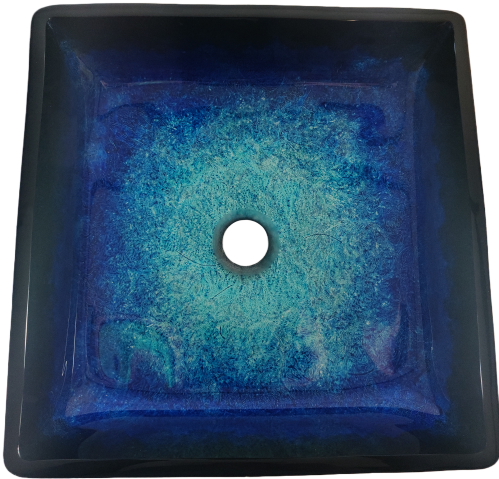

## SG 128 RECTANGULAR BLUE GLASS VESSEL VANITY SINK

INSTALLATION METHOD  
VESSEL

AVAILABLE DEPTH  
3 1/2"

AVAILABLE COLORS  
BLUE/MATT

### DIMENSIONS AND OTHER SPEC

- LENGTH: 15 1/4"
- WIDTH: 15 1/4"
- HEIGHT: 3 1/2"
- STANDARD 1 3/4" DRAIN OPENING
- TEMPERED GLASS
- GLASS THICKNESS 12mm
- WITHOUT OVERFLOW